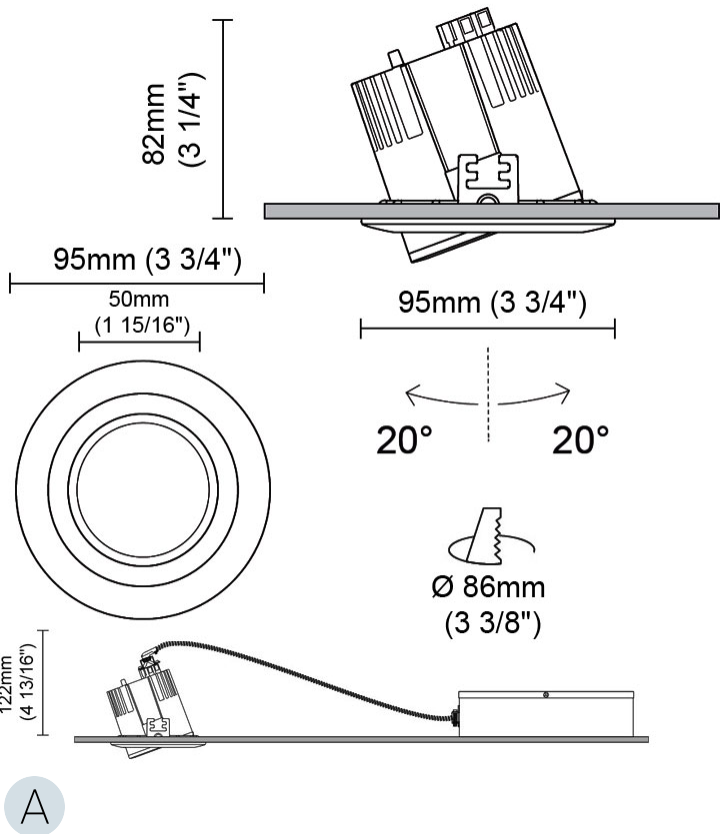

GENERAL

Series: Dixit
Brand: Ivela
Division: Architectural
Mounting Type: Recessed
Mounting Location: Ceiling
Subcategory: Downlight

PHYSICAL

Shape: Round
Diameter (mm): 95
Diameter (in): 3 3/4
Depth (mm): 82
Depth (in): 3 1/4
Min. Recessing Depth (mm): 122
Min. Recessing Depth (in): 4 13/16
Light Distribution: Adjustable / Direct
Weight (kg): 0.4
Weight (lbs): 0.88
Cut-out Measurements: 86mm / 3 3/8

GENERAL

Series: Dixit
 Subseries: Dixit RA17
 Brand: Ivela
 Division: Architectural
 Mounting Type: Recessed
 Mounting Location: Ceiling
 Subcategory: Downlight

PHYSICAL

Shape: Round
 Diameter (mm): 168
 Diameter (in): 6 5/8
 Height (mm): 180
 Height (in): 7 1/16
 Min. Recessing Depth (mm): 180
 Min. Recessing Depth (in): 7 1/16
 Light Distribution: Adjustable / Direct
 Weight (kg): 2
 Weight (lbs): 4.40
 Diffuser: Clear Polycarbonate
 Fixture Finish: MWH
 Fixture Material: Aluminum Die Cast

GENERAL

Series: Dixit
 Subseries: Dixit RA8
 Brand: Ivela
 Division: Architectural
 Mounting Type: Recessed
 Mounting Location: Ceiling
 Subcategory: Downlight

PHYSICAL

Shape: Round
 Diameter (mm): 95
 Diameter (in): 3 3/4
 Height (mm): 82
 Height (in): 3 1/4
 Min. Recessing Depth (mm): 122
 Min. Recessing Depth (in): 4 13/16
 Light Distribution: Adjustable / Direct
 Weight (kg): 0.4
 Weight (lbs): 0.88
 Diffuser: Clear Polycarbonate
 Fixture Finish: MWH
 Fixture Material: Aluminum Die Cast
 Cut-out Measurements: 86mm / 3 3/8"

Optic°: 26
 Beam Angle: Symmetric
 Adjustability: Tilt ±20°
 Upon Request: Optic 45° (mirror-metallized) / 65° (white)

RATINGS AND CERTIFICATIONS

Certified By: Certified for North American Standards
 IP rating: IP20
 IK Rating: IK08
 Glare Rating: ≤ 19